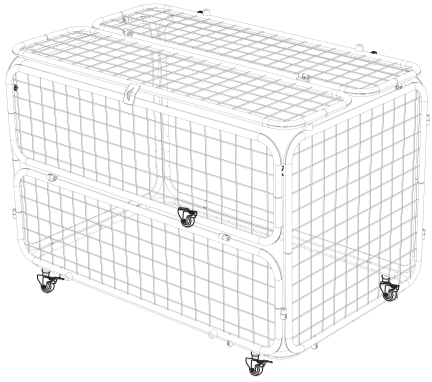

**beleduc**

**Transportwagen /  
Transport Cage**

beleduc Lernspielwaren GmbH  
Heinrich-Heine-Weg 2  
09526 Olbernhau / Germany  
www.beleduc.de

**⚠ WARNING:**

Adult assembly required. Choking hazard to children under the age of 3 years – contains small parts prior to assembly.