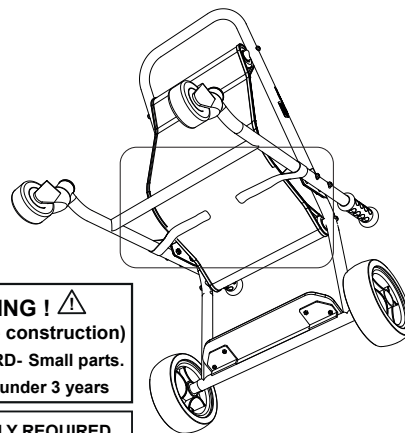

TopRike BUGGY

64350

This buggy is a toy.
It has been tested according to EN 71 and ASTM.

beleduc

beleduc Lernspielwaren GmbH
Heinrich-Heine-Weg 2
09526 Olbernhau / Germany
www.beleduc.de

Contents Important: Please retighten the screws after 14 days and then at regular intervals
NOTE: Please read instructions before starting to assemble

A

B

x2

C

x2

1

2

3

⚠ WARNING ! ⚠
(only during the construction)
CHOKING HAZARD - Small parts.
Not for children under 3 years

ADULT ASSEMBLY REQUIRED.

Please fix the velcrofastener in correct length when a child is sitting in the buggy !