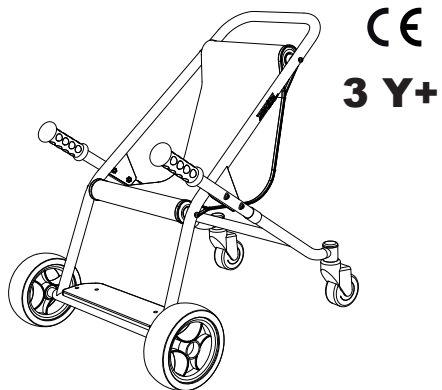

TopRike BUGGY

64350

This buggy is a toy.
It has been tested according to EN 71 and ASTM.

beleduc

beleduc Lernspielwaren GmbH
Heinrich-Heine-Weg 2
09526 Olbernhau / Germany
www.beleduc.de

Contents Important: Please retighten the screws after 14 days and then at regular intervals
NOTE: Please read instructions before starting to assemble

A

B

x2

C

x2

1

2

3