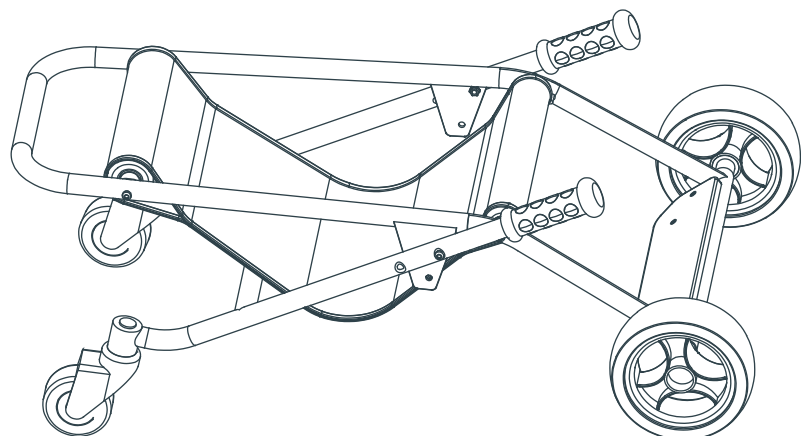

TopRike BUGGY

64350

This buggy is a toy.
It has been tested according to EN 71 and ASTM.

beleduc

beleduc Lernspielwaren GmbH
Heinrich-Heine-Weg 2
09526 Olbernhau / Germany
www.beleduc.de

Contents Important: Please retighten the screws after 14 days and then at regular intervals
NOTE: Please read instructions before starting to assemble

A

B

x2

C

x2

1

2

3

⚠ WARNING ! ⚠
(only during the construction)
CHOKING HAZARD - Small parts.
Not for children under 3 years

ADULT ASSEMBLY REQUIRED.

Please fix the velcrofastener in correct length when a child is sitting in the buggy !